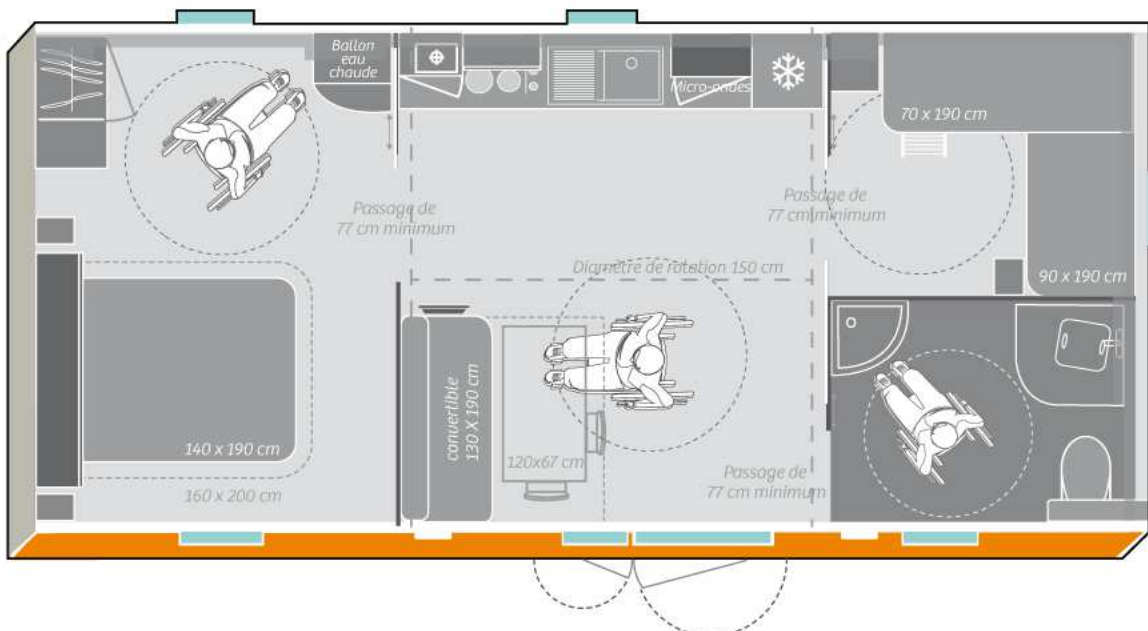

Descriptif

- **Terrace** : covered with wooden garden table with access ramp.
- **Lounge** : seat convertible to a double bed, electric heating and TV outlet.
- **Kitchen** : 4 gas rings, fridge-top, microwave, coffee maker (see inventory the contents of the dishes).
- **Chambres** : slatted frames, foa or spring mattresses,
 - Bedroom 1 : 1 bed 140x190cm
 - Bedroom 2 : 2 two bunk beds 80x190cm.
The rooms are equipped with blankets, a bolster for the master bedroom and pillows for the children's room.
- **Salle d'eau** : a larger floor area, an Italian douche, a grab rail, etc
- **Joinerie** : PVC with double glazing.
- Safe storage of individual.